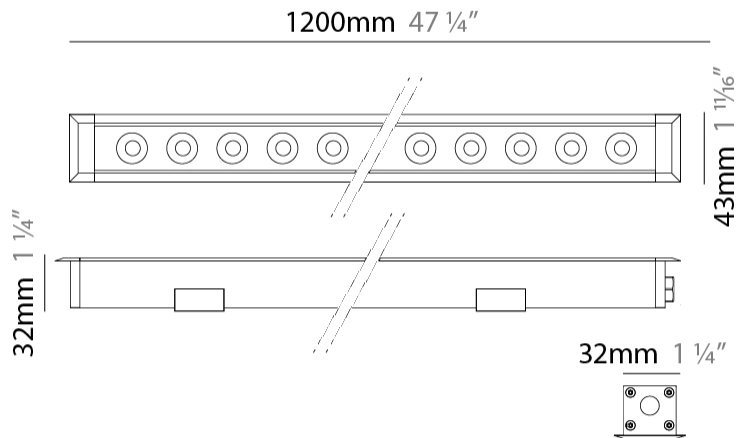

MINI CORNICHE RECESSED

E91639-

base number   Finish Options   Lens Options

1. To build a product code in our configurator select the specify button on the base model # product page
2. To build a manual product code on this datasheet choose from the options listed below in blue font and add the suffix to the base model #

GENERAL

Series: Mini Corniche
Brand: Platek
Division: Exterior
Mounting Type: Recessed
Mounting Location: In-Ground
Subcategory: Walk Over

PHYSICAL

Shape: Rectangle
Length (mm): 1220
Length (in): 48 1/2
Width (mm): 43
Width (in): 1 5/8
Height (mm): 32
Height (in): 1 1/4
Light Distribution: Uplight
Screws: A4 stainless steel
Diffuser: Clear tempered glass
Gasket: Gore-Tex valve to prevent condensation
Fixture Finish: [BLK / WHI / GRY / COR / ANT / BRZ](#)
Fixture Material: Extruded Aluminum

ELECTRICAL

Lamp Type: LED
Total Output Wattage (W): 46
Dimming: Bluetooth technology or DMX
Control Gear: DMX
Driver Included: No
Driver Location: Remote
Driver Type: Constant Current - Universal
Driver Class: Class 2
Input Voltage (V): 120 - 277
Constant Current (MA): 500

LED

Number of LEDs: 32
Color Temperature (°K): RGBW
CRI: >80 CRI
Lamp Life (hrs): 60000
Special LEDs offerings: RGBW

OPTICAL

Optic°: [26 / 47 / ELL](#)

RATINGS AND CERTIFICATIONS

Certified By: Certified for North American Standards
IP rating: IP67
IK Rating: IK07
Bug Rating: B1 U0 G0
Upon Request: Higher Maximum Ambient Temperature